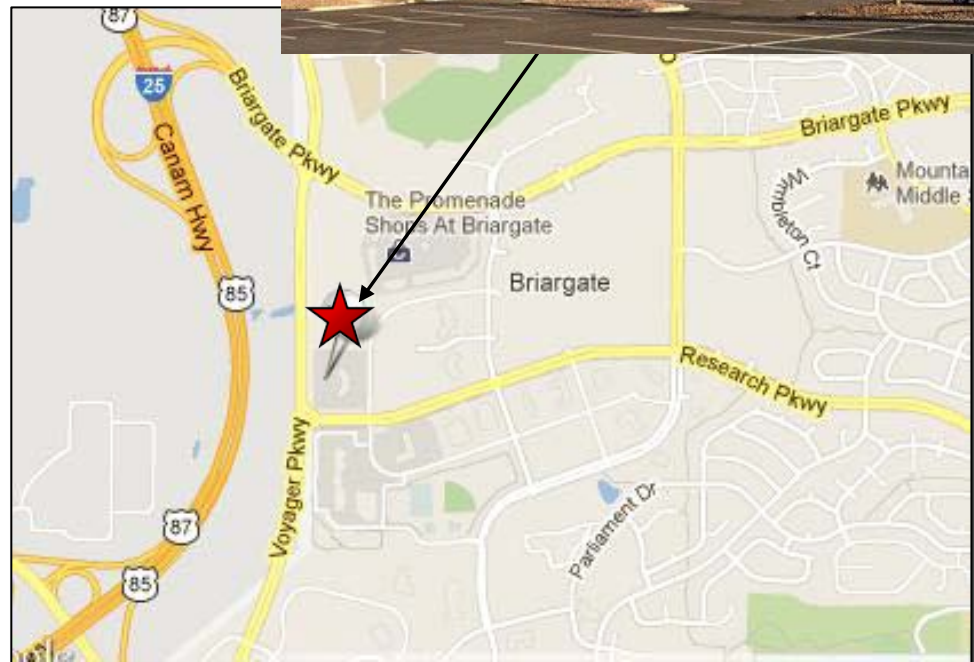

Map and Directions – Briargate/Colorado Springs, Colorado Office

**RidgGate Financial, LLC**  
**Briargate Office Complex**  
1755 Telstar Drive, 3<sup>rd</sup> Floor  
Colorado Springs, CO 80920

**303-791-2253 – Office**

**From Interstate 25:**

- Exit Briargate Pkwy.
- Turn right on Voyager Pkwy.
- Turn left on Research Pkwy.
- Turn left on Telstar Dr.
- Turn left into first driveway.
- Take elevator to 3<sup>rd</sup> floor.