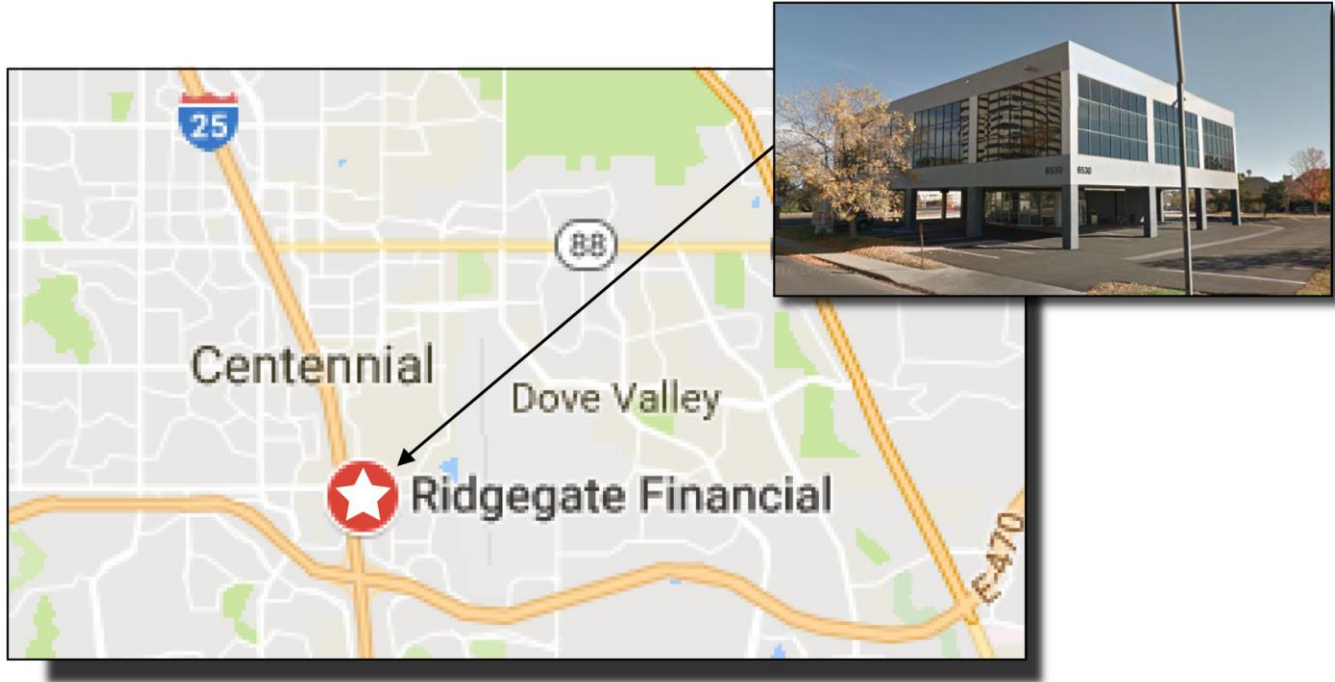

Map and Directions – Greenwood Village, Colorado Office

Ridgegate Financial, LLC
6530 S. Yosemite St. Suite 310
Greenwood Village, Colorado 80111

303-752-6637

From Downtown:

Take I-25 South and exit on Arapahoe Road. Turn right and head West a block before turning right onto Yosemite Street. Continue on Yosemite Street for a quarter mile and the destination will be on the right.

From South Denver:

Take I-25 North and exit on Arapahoe Road. Turn left and head West for a block before turning right onto Yosemite Street. Continue on Yosemite Street for a quarter mile and the destination will be on the right.

From Denver International Airport:

Take Peña Boulevard to I-70 West to I-225 South to I-25 (Colorado Springs). Follow I-25 South to Arapahoe Road and exit. Turn right and head West for a block before turning right onto Yosemite Street. Continue on Yosemite Street for a quarter mile and the destination will be on the right.